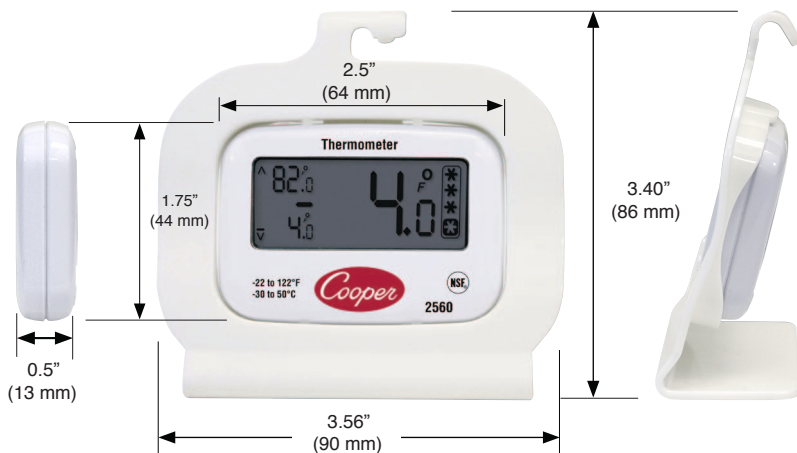

2560 Digital Refrigerator / Freezer Thermometer

The 2560 is a low temperature digital thermometer designed to hang or stand within the food zone inside cold storage cabinets. This is one of the most accurate refrigerator / freezer instruments with a specification of $\pm 1^\circ\text{F}$ ($\pm 0.5^\circ\text{C}$), and is guaranteed accurate for life. The large easy-to-read display also has freezer temperature symbols that display incrementally to indicate freezer temperatures between 21.2° to -4°F (-6° to -20°C). The 2560 is $^\circ\text{F} / ^\circ\text{C}$ selectable with minimum and maximum temperature recall modes. The unique ABS plastic frame design is removable for easy cleaning. Both the thermometer and the frame are water-resistant and incorporate an anti-microbial additive that prevents the growth of bacteria.

ACTUAL SIZE

Specifications

- Temperature Range: -22° to 122°F (-30° to 50°C)
- Accuracy: $\pm 1^\circ\text{F}$ / 0.5°C from -4° to 50°F (-20° to 10°C)
 $\pm 1.8^\circ\text{F}$ ($\pm 1^\circ\text{C}$) otherwise
- Resolution: 0.1°
- Response Time: 30 second updates
- Water-resistant
- FDA-approved ABS plastic housing with anti-microbial additive
- Display: $1.875'' \times .75''$ ($48 \times 19 \text{ mm}$)
- Battery Life: 200 days, (1) 3V, CR2032 (included)
- Lifetime warranty (Accurate for Life)

Packaging

- Individual Package Weight: 4 oz. (113 g)
- Package Dimensions (L x W x H): $5'' \times 1.75'' \times 7.25''$ ($127 \times 45 \times 184 \text{ mm}$)
- Package Cube: 0.4

FREEZER SYMBOL TEMPERATURE RANGES	
21.2°F (-6°C)	* * * *
10.4°F (-12°C)	* * *
-0.4°F (-18°C)	* *
-4°F (-20°C)	*

Still straining to read those Bi-metal dial thermometers?
Try our **NEW**, easy-to-read DIGITAL 2560!